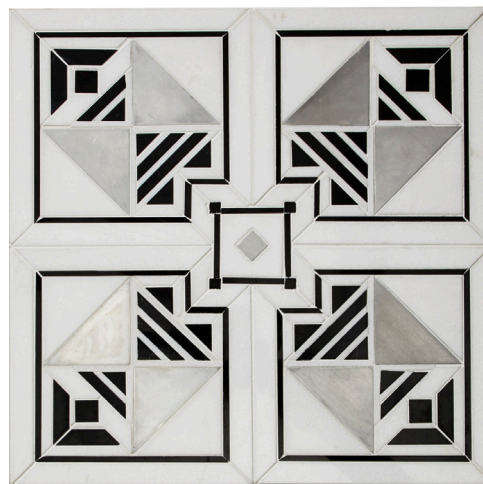

# ELLEDECOR

**ANDY  
COHEN'S  
SECRET  
STASH**

WELCOME  
to the  
CLUBHOUSE

**New York LA Ibiza**

Neolith's newest surfaces include, clockwise from top, Aspen Grey, inspired by the Colorado mountains; Zaha Stone, named after the late architect Zaha Hadid; and Blanco Carrara, modeled after the luxurious Italian marble. A range of thicknesses and finishes are offered. From \$14 per square foot. [neolith.com](http://neolith.com)

PRESENTED BY TARGET

Target's new Project 62™ line of chic contemporary home decor includes a round planter made of aluminum with a polished brass finish for \$34.99. [Target.com](http://Target.com)

Stact's wine-storage system debuted in 2012 with its C-type Series, a modular wall-mounted rack that displays bottles cork-side-out, on pegs that can accommodate practically any shape or size vessel. The company's new L-type Series adapts the same panel design—offered in 12 finishes—to a network of hooks that allows oenophiles to show off prize vintages label-side-out (it even fits magnums). The best part? You can mix and match both styles. Each panel costs \$100 to \$120. [getstact.com](http://getstact.com)

Stact's original C-type wine rack, above, and the new L-type rack.

The Frame, designed by Samsung with Yves Béhar, is a no-gap, wall-mount TV that doubles as a work of art—literally: When the TV function is off, it displays any of 100 works by a roster of artists and photographers (like Barry McGee and David Benjamin Sherry), or, with a \$5-a-month subscription to its Art Store, more than 300 pieces curated by international galleries and museums. 55" for \$2,000; 65" for \$2,800. [samsung.com](http://samsung.com)