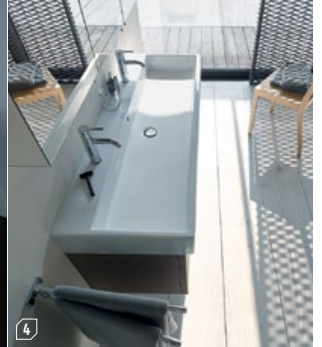

# INTERIOR DESIGN<sup>®</sup>

OCTOBER 31  
2017

*taking shape*  
fall market tabloid

1. 8-inch round rain showerhead, round recessed multi-function body jet, and square handshower set with braided hose, all in Montreal Black electroplated hand-crafted finish by Aquabross. [aquabross.com](http://aquabross.com). **circle 801**