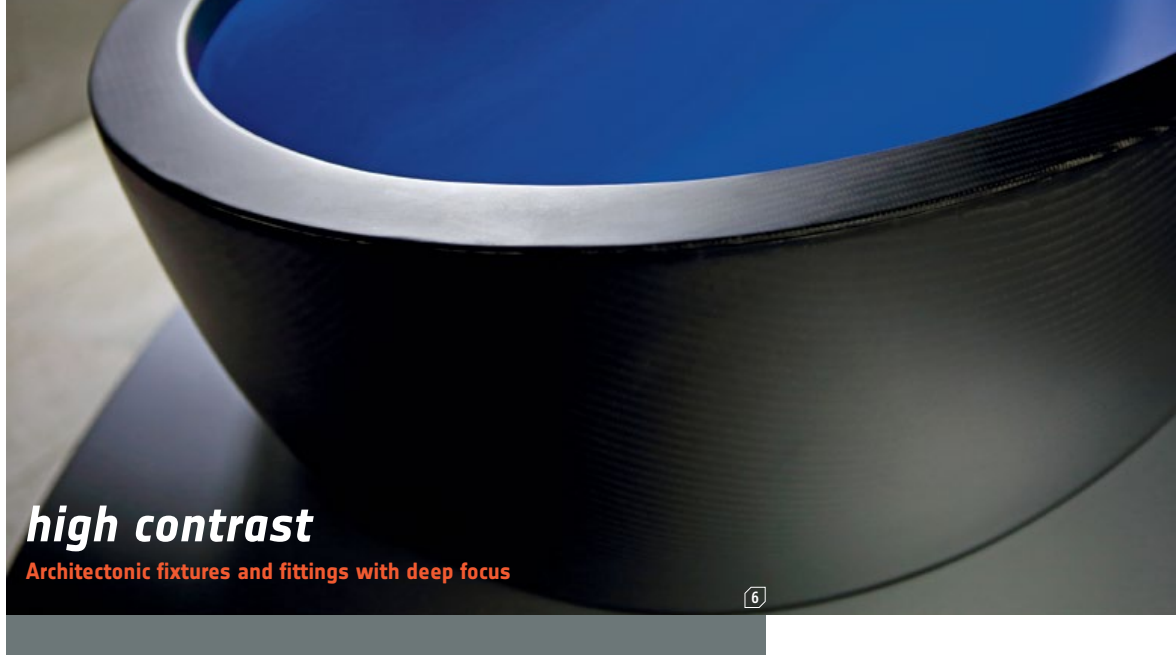

KITCHEN bath

high contrast
Architectonic fixtures and fittings with deep focus