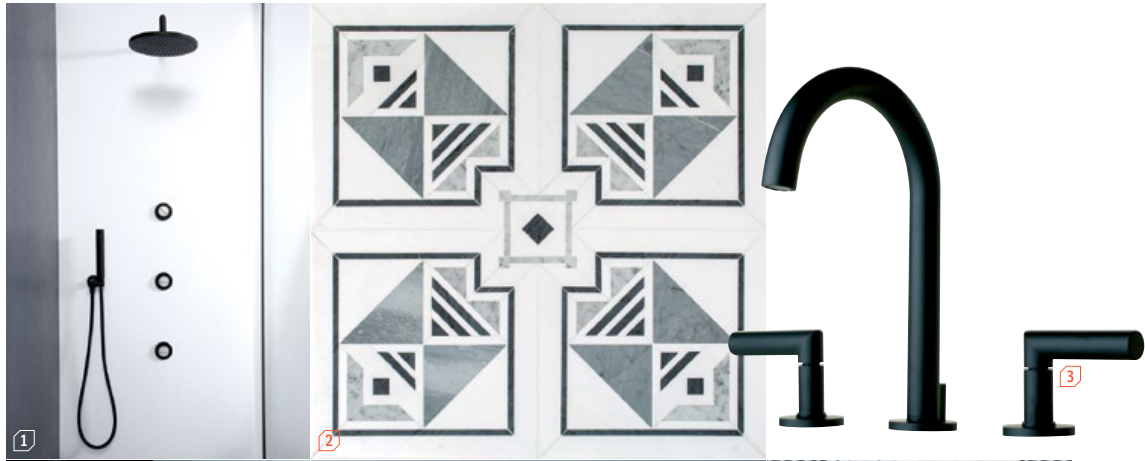

# INTERIOR DESIGN<sup>®</sup>

OCTOBER 31  
2017

*taking shape*  
fall market tabloid

1. 8-inch round rain showerhead, round recessed multi-function body jet, and square handshower set with braided hose, all in Montreal Black electroplated hand-crafted finish by Aquabross. [aquabross.com](http://aquabross.com). **circle 801**

4. Vero Air double basin in DuraCeram and vanity in cashmere oak finish by Duravit. [duravit.us](http://duravit.us). **circle 804**

5. Regulator thermostatic trim in nickel finish with painted wheel handle by Waterworks. [waterworks.com](http://waterworks.com). **circle 805**

6. La Baignoire bathtub in carbon-fiber composite with LED lighting by Alvarae Design Studio. [alvarae.com](http://alvarae.com). **circle 806**

7. Script sink faucet with arch spout in polished chrome-finish brass with matte black porcelain knob handles by Kallista. [kallista.com](http://kallista.com). **circle 807**